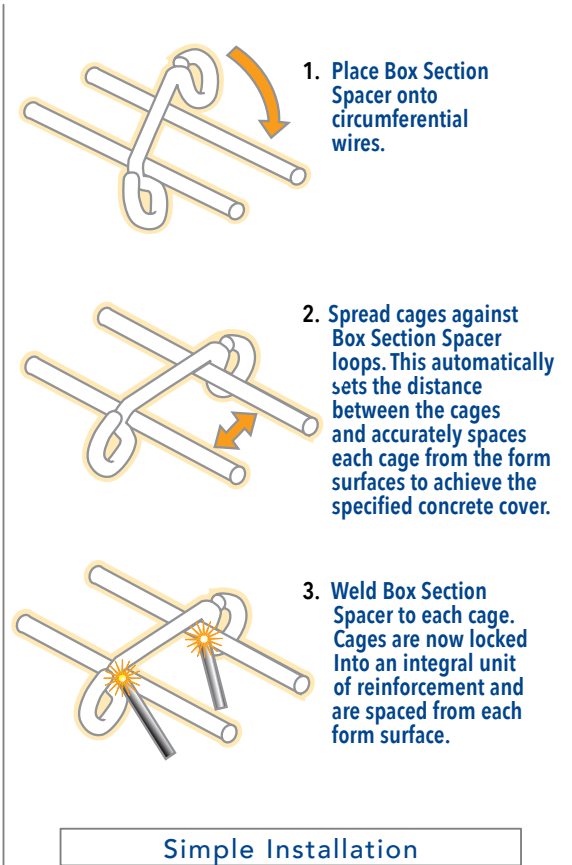

## Box Section Spacer ACCURATE BOX REINFORCEMENT SPACER

### Designed especially for box sections

The HawkeyePedershaab Box Section Spacer is an accurate, simple low-cost method of spacing reinforcement cages in concrete box sections. The Spacer connects the inner and outer cages into an integral unit of reinforcement and accurately spaces each cage from both form surfaces to achieve the specified concrete cover. Designed for use with all production processes, the Box Section Spacer greatly simplifies the accurate placement of box reinforcement. The cage circumferential wires are simply spread against the spacer loops and welded. This automatically holds the cages the required distance apart, braces the cage from being forced together while the form is being filled, and accurately spaces each cage from the form surfaces. A wide range of HawkeyePedershaab Box Section Spacers covering the most popular sizes of box sections are stocked for immediate shipment. Other sizes are available on special order.

"Loop-end contact" braces against crushing impact forces.

Spacer loops automatically space each cage 1" from both form surfaces for the proper concrete cover. Special covers are available on special order.

Large radius forms "shoehorn" to guide form equipment over or into the cage assembly to guard against form equipment snagging or damaging the cage assembly.

Generous radius permits a large contact area between the circumferential wire and the Spacer for an easy, strong fillet weld.