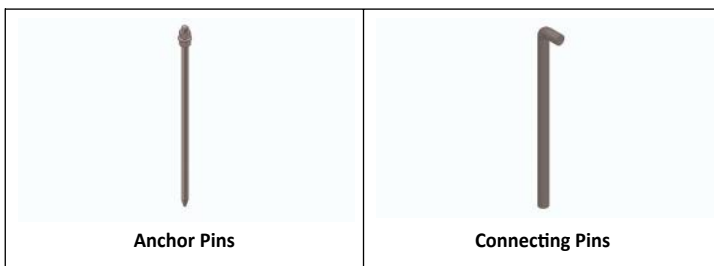

 <p>Adjustable Tie Rod</p>	 <p>Extra-Long Tie Rods</p>	 <p>Iowa Style Tie Rods</p>	 <p>Hide Away Tie Rods</p>
 <p>Washington County Standoff Tie Rod</p>	 <p>Polk County Tie Rod</p>	 <p>Heavy-Duty Couplers</p>	 <p>Bell End Spacer</p>

GRATES AND GUARDS - Call 507-794-5821

Manhole Grates

Box Culvert Grates

Other Grates

Guards

MEDIAN BARRIER PINS - Call 507-794-5821

Intelligent
Infrastructure
Solutions

Concrete Accessories Division: 8027 Forsyth Blvd. | St. Louis, MO 63105 | +1 314-726-2178 Steel Spacers: 800-626-1451 | Plastic Spacers: 800-443-6767 | Made in USA Rebar Mats, Wire Cages, Grates, Guards, Lifting Devices, Pipe Ties: 507-794-5821 Imported Lifting Devices, Fixation, Recess Formers, Utility Hardware: 800-835-5581 | info@afinitas.com | www.afinitas.com