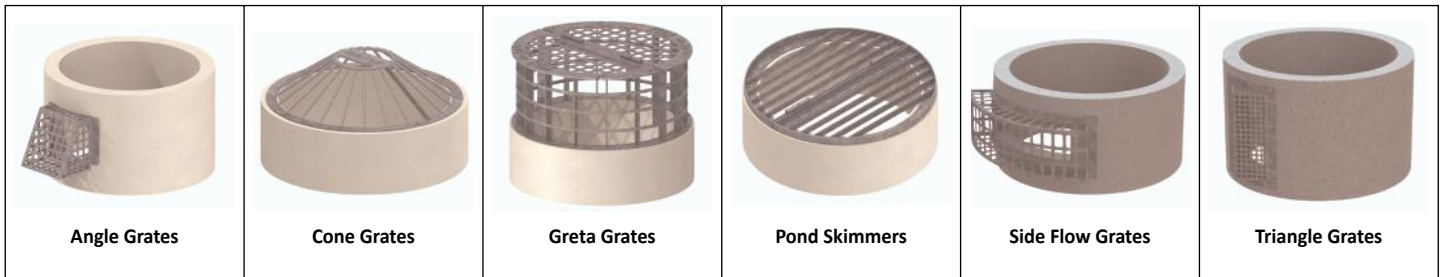

GRATES AND GUARDS - Call 507-794-5821

Manhole Grates