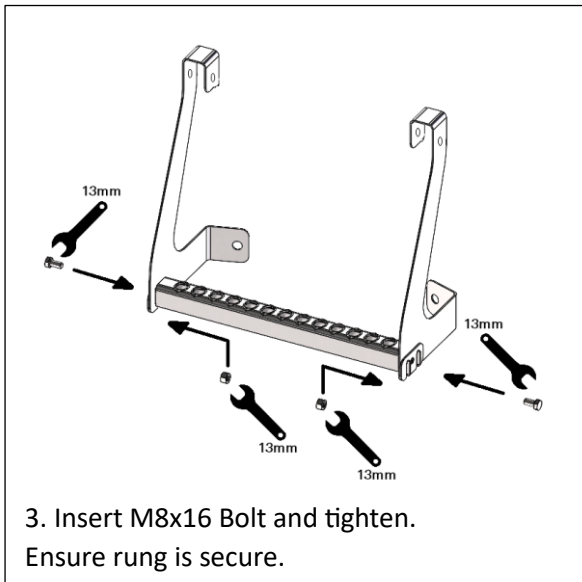

Assembly instructions

SL101 – Manhole base ladder single rung

Assembly instructions

SL102 – Manhole base ladder double rung