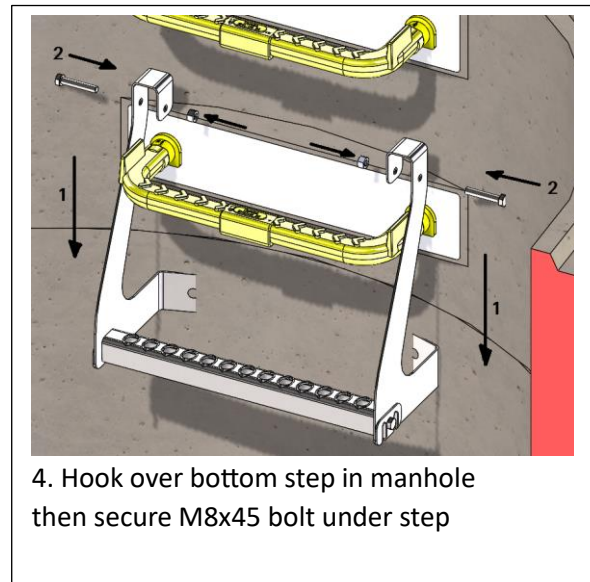

Assembly instructions

SL101 – Manhole base ladder single rung

Assembly instructions

SL102 – Manhole base ladder double rung